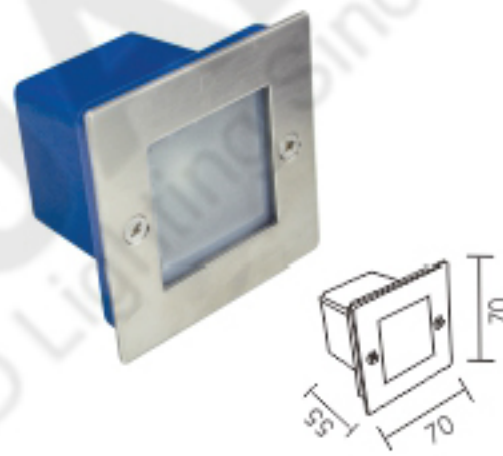

HK-SP-85
Size: 85 × 85 × H55mm
Open Size: 155 × 95mm
Watt: 2W

HK-SP-147
Size: 147 × 75 × H55mm
Open Size: 142 × 71mm
Watt: 3W

HK-SP-160
Size: 160 × 100 × H85mm
Open Size: 155 × 95mm
Watt: 3W

HK-SP-70A
Size: 70 × 70 × H55mm
Open Size: 65 × 65mm
Watt: 1W/2W