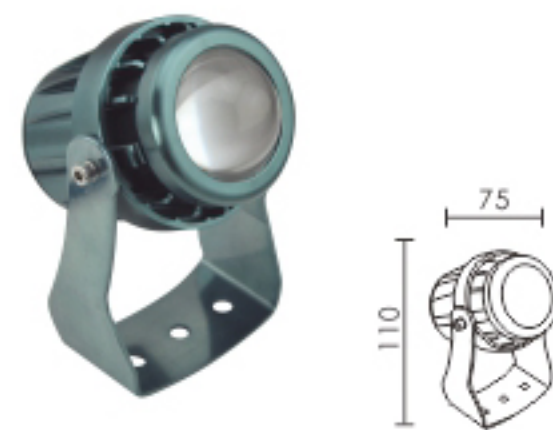

HK-CD146W2
Size:Ø146×50mm
Watt:10W/15W COB

HK-CD95L
Size:Ø95×245mm
Watt:10W COB

HK-CD115L
Size:Ø115×245mm
Watt:20W COB

HK-CD150L
Size:Ø150×245mm
Watt:30W COB

HK-CD75S

Size: $\varnothing 75 \times 80 \times 110$ mm
Watt: 5W/10W