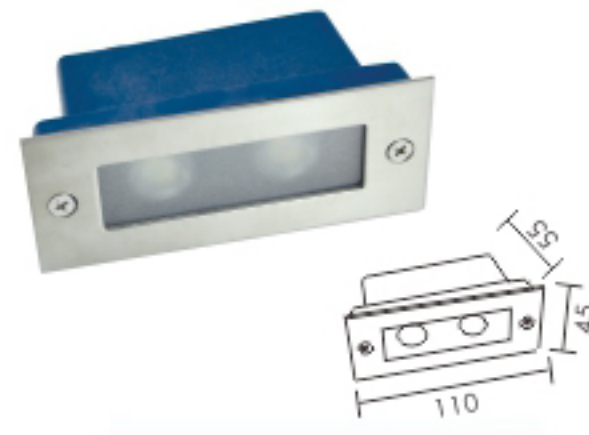

HK-SP-70B
Size: 70 × 70 × H55mm
Open Size: 65 × 65mm
Watt: 1W/2W

HK-SP-70C
Size: 70 × 70 × H55mm
Open Size: 65 × 65mm
Watt: 1W/2W

HK-SP-70D
Size: 70 × 70 × H55mm
Open Size: 65 × 65mm
Watt: 1W/2W

HK-SP-110A
Size: 110 × 45 × H55mm
Open Size: 105 × 41mm
Watt: 2W/3W