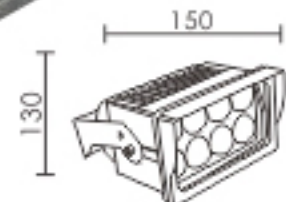

HK-CD150

Size: $\varnothing 150 \times 130$ mm
Watt: 24W