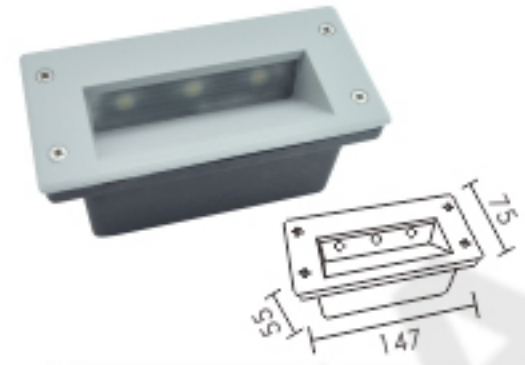

HK-SP-147
Size: 147 × 75 × H55mm
Open Size: 142 × 71mm
Watt: 3W