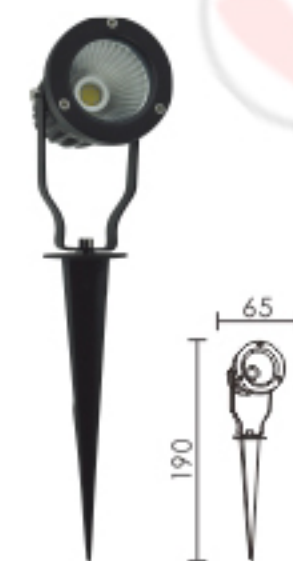

Application:

Lights for billboards, architectures, parking areas, docks, parks, tree decorations, sculpture parks, plazas, squares, buildings facade or other outdoor lighting.

Main Parameter:

Lumens:80-90LM/W
Voltage:AC85-265V
Shape:Visor/Flat
Beam Angle:30-120degree
Material:Diecasting Aluminum
CCT:CW/WW/NW/G/B/R/RGB
Finishing Color:Black/Grey
Parts:Spike or Plate
Wire:0.3M or customized 1-3M
Chip:COB or High Power
IP Grade:IP65
Certificate:CE Rohs
Life Span:50000Hours
Warranty:2 Years
Working Temperature: -40~45°C

LED GARDEN LIGHT
LED 插地灯

HK-CD43CA
Size:Ø43 x 190mm
Watt:1 x 3W/5W 8585chips

HK-CD43CB
Size:Ø43 x 190mm
Watt:1 x 3W/5W 8585chips

HK-CD43CC
Size:Ø43 x 190mm
Watt:3 x 1W High power chips

HK-CD43CD
Size:Ø43 x 190mm
Watt:3W/5W COB chips

HK-CD43CE
Size:Ø43 x 190mm
Watt:3 x 1W High power chips

HK-CD65C1
Size:Ø65 x 190mm
Watt:5W/7W COB

HK-CD65C01
Size:65 x 190mm
Watt:3W/5W COB

HK-CD65C02
Size:65 x 190mm
Watt:3W/5W COB

HK-CD75S01
Size:Ø75×190mm
Watt:3W/5W/7W SMD