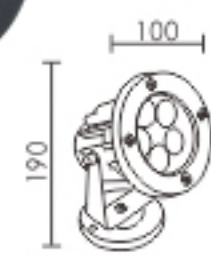

HK-CD146W2
Size:Ø146×50mm
Watt:10W/15W COB

HK-CD95L
Size:Ø95×245mm
Watt:10W COB

HK-CD115L
Size:Ø115×245mm
Watt:20W COB

HK-CD150L
Size:Ø150×245mm
Watt:30W COB

HK-CD75S

Size: $\varnothing 75 \times 80 \times 110$ mm
Watt: 5W/10W

HK-CD85

Size: $\varnothing 85 \times 300$ mm
Watt: 3 x 1W

HK-CD65P

Size: $\varnothing 65 \times 110$ mm
Watt: 3 x 1W

HK-CD65CX

Size: $\varnothing 65 \times 190$ mm
Watt: 3 x 1W

HK-CD75C

Size: $\varnothing 75 \times 190$ mm
Watt: 3 x 1W

HK-CD75P

Size: $\varnothing 75 \times 120$ mm
Watt: 3 x 1W

HK-CD125C

Size: $\varnothing 125 \times 300$ mm
Watt: 6 x 1W

HK-CD140C

Size: $\varnothing 140 \times 190$ mm
Watt: 9 x 1W/12 x 1W

HK-CD100C

Size: $\varnothing 100 \times 200$ mm
Watt: 5 x 1W

HK-CD126P

Size: $\varnothing 126 \times 150$ mm
Watt: 7 x 1W

HK-CD140CX

Size: $\varnothing 140 \times 190$ mm
Watt: 9 x 1W/12 x 1W

HK-CD100P01

Size: $\varnothing 100 \times 190$ mm
Watt: 5 x 1W

HK-CD155C/P

Size: $\varnothing 155 \times 190$ mm
Watt: 9 x 1W/12 x 1W