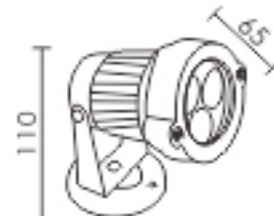

HK-CD146W2
Size:Ø146×50mm
Watt:10W/15W COB

HK-CD95L
Size:Ø95×245mm
Watt:10W COB

HK-CD115L
Size:Ø115×245mm
Watt:20W COB

HK-CD150L
Size:Ø150×245mm
Watt:30W COB

HK-CD75S

Size: $\varnothing 75 \times 80 \times 110$ mm
Watt: 5W/10W

HK-CD70

Size: $\varnothing 70 \times 110$ mm
Watt: 1 x 10W

HK-CD150

Size: $\varnothing 150 \times 130$ mm
Watt: 24W

HK-CD65C2

Size: $\varnothing 65 \times 165$ mm
Watt: 2 x 5W

HK-CD88

Size: $\varnothing 88 \times 120$ mm
Watt: 7 x 1W

HK-CD85

Size: $\varnothing 85 \times 300$ mm
Watt: 3 x 1W

HK-CD65P

Size: $\varnothing 65 \times 110$ mm
Watt: 3 x 1W

HK-CD65CX

Size: $\varnothing 65 \times 190$ mm
Watt: 3 x 1W

HK-CD75C

Size: $\varnothing 75 \times 190$ mm
Watt: 3 x 1W