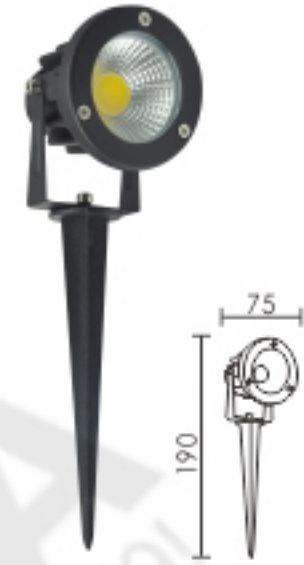

Application:

Lights for billboards, architectures, parking areas, docks, parks, tree decorations, sculpture parks, plazas, squares, buildings facade or other outdoor lighting.

Main Parameter:

Lumens:80-90LM/W
Voltage:AC85-265V
Shape:Visor/Flat
Beam Angle:30-120degree
Material:Diecasting Aluminum
CCT:CW/WW/NW/G/B/R/RGB
Finishing Color:Black/Grey
Parts:Spike or Plate
Wire:0.3M or customized 1-3M
Chip:COB or High Power
IP Grade:IP65
Certificate:CE Rohs
Life Span:50000Hours
Warranty:2 Years
Working Temperature: -40~45°C

LED GARDEN LIGHT
LED 插地灯

HK-CD43CA
Size:Ø43 x 190mm
Watt:1 x 3W/5W 8585chips

HK-CD43CB
Size:Ø43 x 190mm
Watt:1 x 3W/5W 8585chips

HK-CD43CC
Size:Ø43 x 190mm
Watt:3 x 1W High power chips

HK-CD43CD
Size:Ø43 x 190mm
Watt:3W/5W COB chips

HK-CD43CE
Size:Ø43 x 190mm
Watt:3 x 1W High power chips

HK-CD65C1
Size:Ø65 x 190mm
Watt:5W/7W COB

HK-CD65C01
Size:65 x 190mm
Watt:3W/5W COB

HK-CD65C02
Size:65 x 190mm
Watt:3W/5W COB

HK-CD75S01
Size:Ø75×190mm
Watt:3W/5W/7W SMD

HK-CD75C03
Size:Ø75×190mm
Watt:3W/5W/7W COB

HK-CD75C01
Size:75×190mm
Watt:3W/5W/7W COB

HK-CD75C02
Size:Ø75×190mm
Watt:3W/5W/7W COB

HK-CD100C01
Size:Ø100×200mm
Watt:10W COB

HK-CD100C02
Size:Ø100×200mm
Watt:10W COB