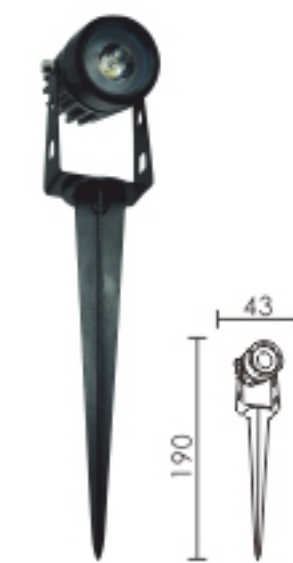

Application:

Lights for billboards, architectures, parking areas, docks, parks, tree decorations, sculpture parks, plazas, squares, buildings facade or other outdoor lighting.

Main Parameter:

Lumens:80-90LM/W
Voltage:AC85-265V
Shape:Visor/Flat
Beam Angle:30-120degree
Material:Diecasting Aluminum
CCT:CW/WW/NW/G/B/R/RGB
Finishing Color:Black/Grey
Parts:Spike or Plate
Wire:0.3M or customized 1-3M
Chip:COB or High Power
IP Grade:IP65
Certificate:CE Rohs
Life Span:50000Hours
Warranty:2 Years
Working Temperature: -40~45°C

LED GARDEN LIGHT
LED 插地灯

HK-CD43CA
Size:Ø43 x 190mm
Watt:1 x 3W/5W 8585chips

HK-CD43CB
Size:Ø43 x 190mm
Watt:1 x 3W/5W 8585chips

HK-CD43CC
Size:Ø43 x 190mm
Watt:3 x 1W High power chips

HK-CD43CD
Size:Ø43 x 190mm
Watt:3W/5W COB chips

HK-CD43CE
Size:Ø43 x 190mm
Watt:3 x 1W High power chips

HK-CD65C1
Size:Ø65 x 190mm
Watt:5W/7W COB

HK-CD65C01
Size:65 x 190mm
Watt:3W/5W COB

HK-CD65C02
Size:65 x 190mm
Watt:3W/5W COB

HK-CD75S01
Size:Ø75×190mm
Watt:3W/5W/7W SMD