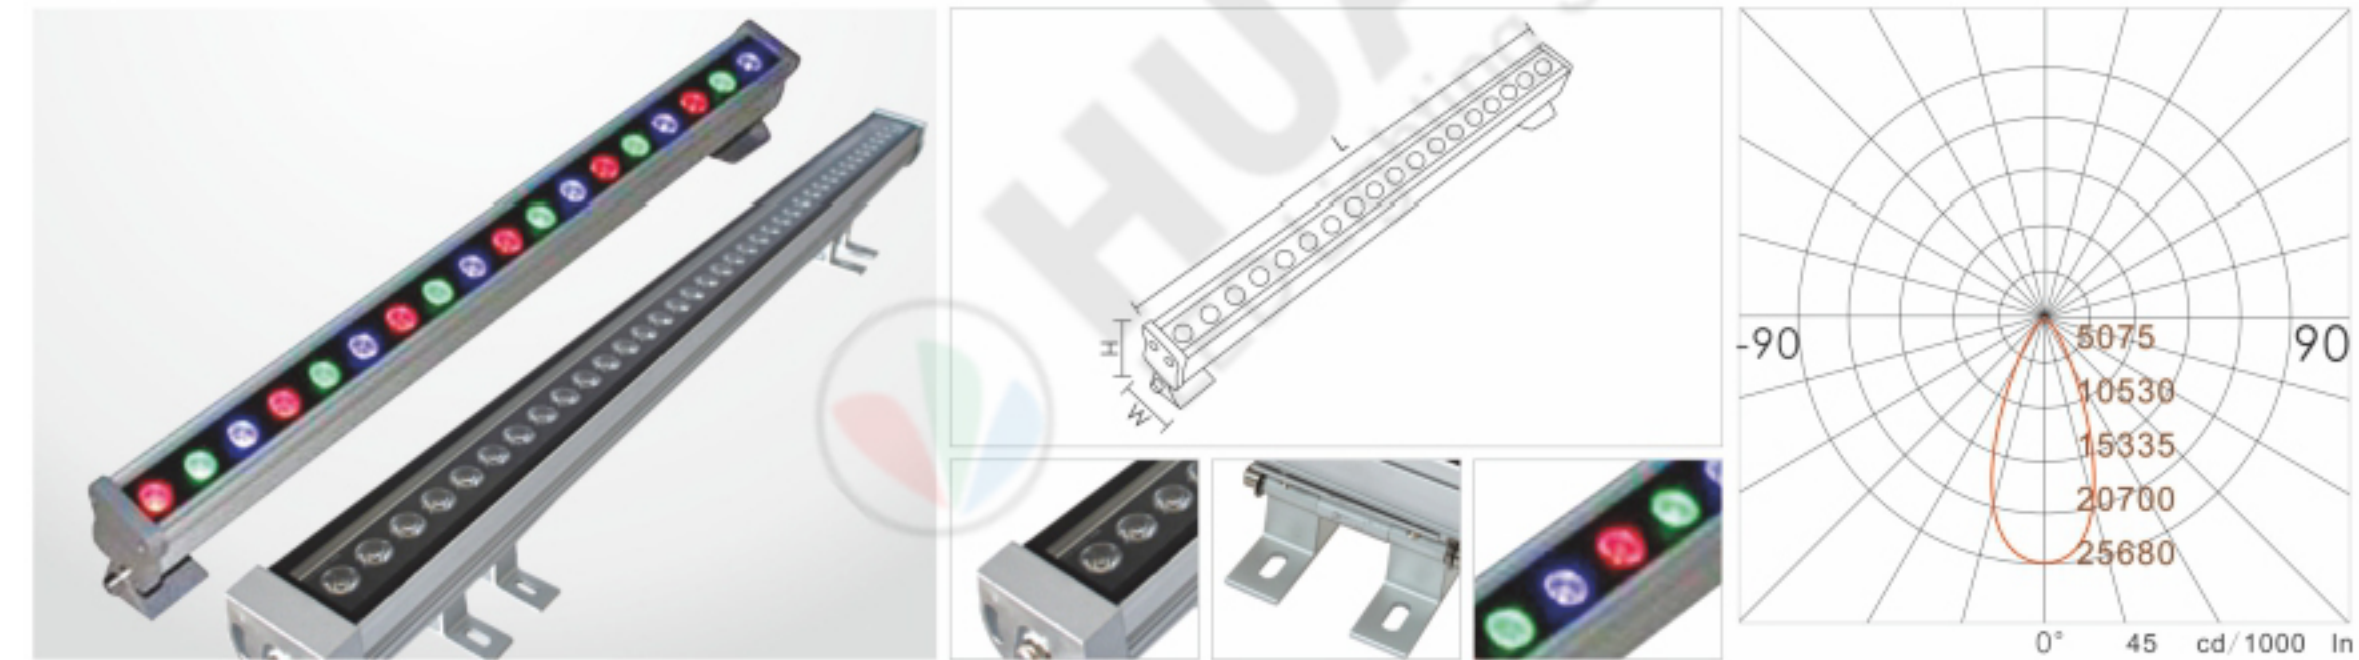

LED WALL WASHER LIGHT
LED 洗墙灯

"LED Wallwasher light Application: Apply to exterior walls, the staircase profiles, bridges, river embankment, garden Plaza, wall wash light casting and outline sketch, but also can be used for entertainment space, indoor light rendering "

"Features for led wallwasher light:Lamp shells of high-quality aluminum, anodized surface. Elegant and delicate light body, excellent heat dissipation. Tempered glass lamp body and silicone rubber seals, internal epoxy potting to ensure excellent waterproof performance.Lamp light source of imported high-power ultra-bright LED lamp beads, in built constant current power supply, stable performance to ensure stable performance. The use of optical-grade PMMA lamp lens, 8,25,35,45,60-degree which can choose to achieve optical effects Lamp voltage available: 24V, 110V, 220V "

尺寸Size:W46×H46×L1000mm