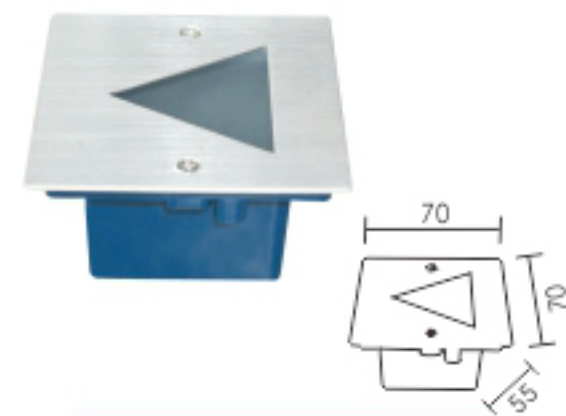

HK-SP-70D
Size: 70 × 70 × H55mm
Open Size: 65 × 65mm
Watt: 1W/2W