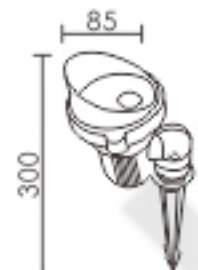

HK-CD84C
Size:Ø84×393mm
Watt:5W/7W COB

HK-CD84P
Size:Ø84×393mm
Watt:5W/7W COB

HK-CD146B1
Size:Ø146×300mm
Watt:10W/15W COB

HK-CD146B2
Size:Ø146×300mm
Watt:10W/15W COB

HK-CD146W1
Size:Ø146×50mm
Watt:10W/15W COB

HK-CD146W2
Size:Ø146×50mm
Watt:10W/15W COB

HK-CD95L
Size:Ø95×245mm
Watt:10W COB

HK-CD115L
Size:Ø115×245mm
Watt:20W COB

HK-CD150L
Size:Ø150×245mm
Watt:30W COB

HK-CD75S

Size: $\varnothing 75 \times 80 \times 110$ mm
Watt: 5W/10W

HK-CD70

Size: $\varnothing 70 \times 110$ mm
Watt: 1 x 10W

HK-CD150

Size: $\varnothing 150 \times 130$ mm
Watt: 24W

HK-CD65C2

Size: $\varnothing 65 \times 165$ mm
Watt: 2 x 5W

HK-CD88

Size: $\varnothing 88 \times 120$ mm
Watt: 7 x 1W

HK-CD85

Size: $\varnothing 85 \times 300$ mm
Watt: 3 x 1W

HK-CD65P

Size: $\varnothing 65 \times 110$ mm
Watt: 3 x 1W

HK-CD65CX

Size: $\varnothing 65 \times 190$ mm
Watt: 3 x 1W

HK-CD75C

Size: $\varnothing 75 \times 190$ mm
Watt: 3 x 1W