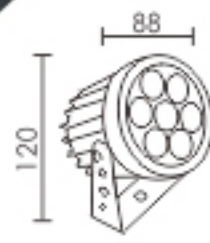

HK-CD84C
Size:Ø84×393mm
Watt:5W/7W COB

HK-CD84P
Size:Ø84×393mm
Watt:5W/7W COB

HK-CD146B1
Size:Ø146×300mm
Watt:10W/15W COB

HK-CD146B2
Size:Ø146×300mm
Watt:10W/15W COB

HK-CD146W1
Size:Ø146×50mm
Watt:10W/15W COB

HK-CD146W2
Size:Ø146×50mm
Watt:10W/15W COB

HK-CD95L
Size:Ø95×245mm
Watt:10W COB

HK-CD115L
Size:Ø115×245mm
Watt:20W COB

HK-CD150L
Size:Ø150×245mm
Watt:30W COB

HK-CD75S

Size: $\varnothing 75 \times 80 \times 110$ mm
Watt: 5W/10W

HK-CD70

Size: $\varnothing 70 \times 110$ mm
Watt: 1 x 10W

HK-CD150

Size: $\varnothing 150 \times 130$ mm
Watt: 24W

HK-CD65C2

Size: $\varnothing 65 \times 165$ mm
Watt: 2 x 5W

HK-CD88

Size: $\varnothing 88 \times 120$ mm
Watt: 7 x 1W

HK-CD85

Size: $\varnothing 85 \times 300$ mm
Watt: 3 x 1W

HK-CD65P

Size: $\varnothing 65 \times 110$ mm
Watt: 3 x 1W

HK-CD65CX

Size: $\varnothing 65 \times 190$ mm
Watt: 3 x 1W

HK-CD75C

Size: $\varnothing 75 \times 190$ mm
Watt: 3 x 1W