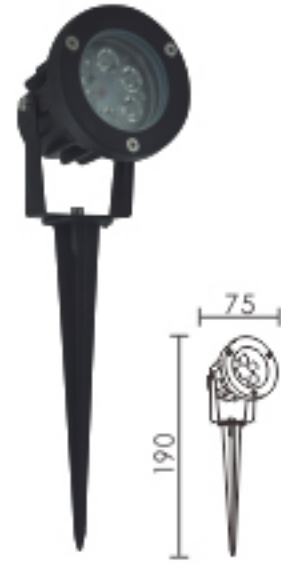

LED GARDEN LIGHT
LED 插地灯

HK-CD43CA
Size:Ø43 x 190mm
Watt:1 x 3W/5W 8585chips

HK-CD43CB
Size:Ø43 x 190mm
Watt:1 x 3W/5W 8585chips

HK-CD43CC
Size:Ø43 x 190mm
Watt:3 x 1W High power chips

HK-CD43CD
Size:Ø43 x 190mm
Watt:3W/5W COB chips

HK-CD43CE
Size:Ø43 x 190mm
Watt:3 x 1W High power chips

HK-CD65C1
Size:Ø65 x 190mm
Watt:5W/7W COB

HK-CD65C01
Size:65 x 190mm
Watt:3W/5W COB

HK-CD65C02
Size:65 x 190mm
Watt:3W/5W COB

HK-CD75S01
Size:Ø75×190mm
Watt:3W/5W/7W SMD