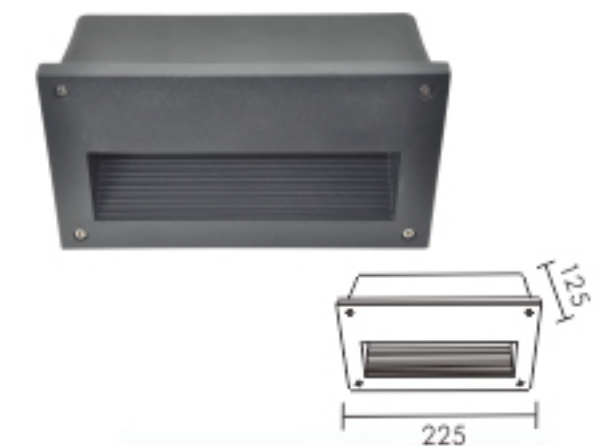

HK-SP-225
Size: 225 × 125mm
Open Size: 125 × 125mm
Watt: 5W