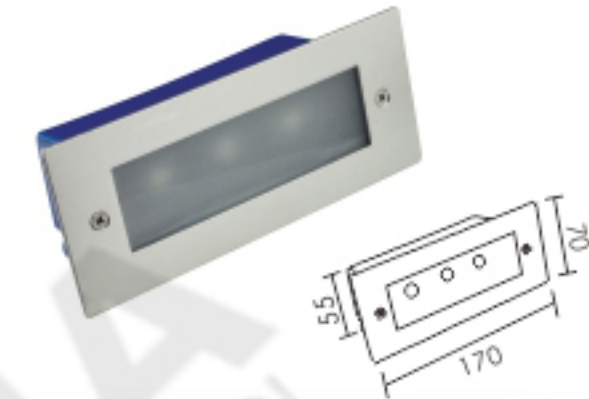

HK-SP-110B
Size: 110 × 45 × H55mm
Open Size: 105 × 41mm
Watt: 2W/3W

Huakia Lighting

Huakia Lighting

HK-SP-110C
Size: 110 × 45 × H55mm
Open Size: 105 × 41mm
Watt: 2W/3W

HK-SP-170A
Size: 170 × 70 × H55mm
Open Size: 156 × 55mm
Watt: 3W