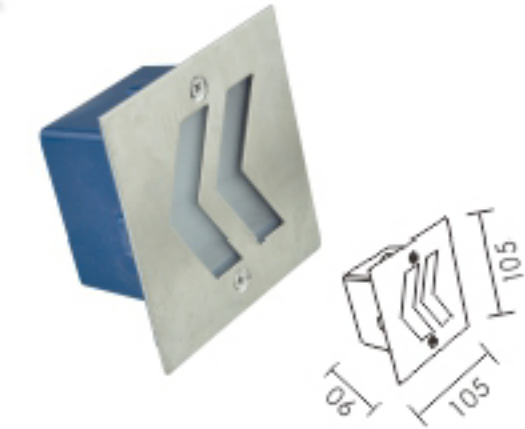

HK-SP-105A
Size: 105 × 105 × H90mm
Open Size: 95 × 95mm
Watt: 4W