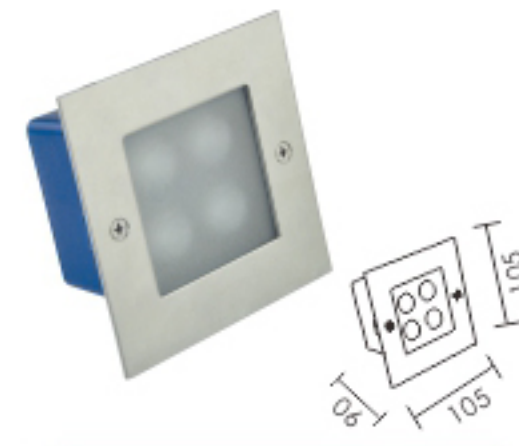

HK-SP-170B
Size: 170 × 70 × H55mm
Open Size: 156 × 55mm
Watt: 3W

HK-SP-170C
Size: 170 × 70 × H55mm
Open Size: 156 × 55mm
Watt: 3W

HK-SP-170D
Size: 170 × 70 × H55mm
Open Size: 156 × 55mm
Watt: 3W

HK-SP-105A
Size: 105 × 105 × H90mm
Open Size: 95 × 95mm
Watt: 4W