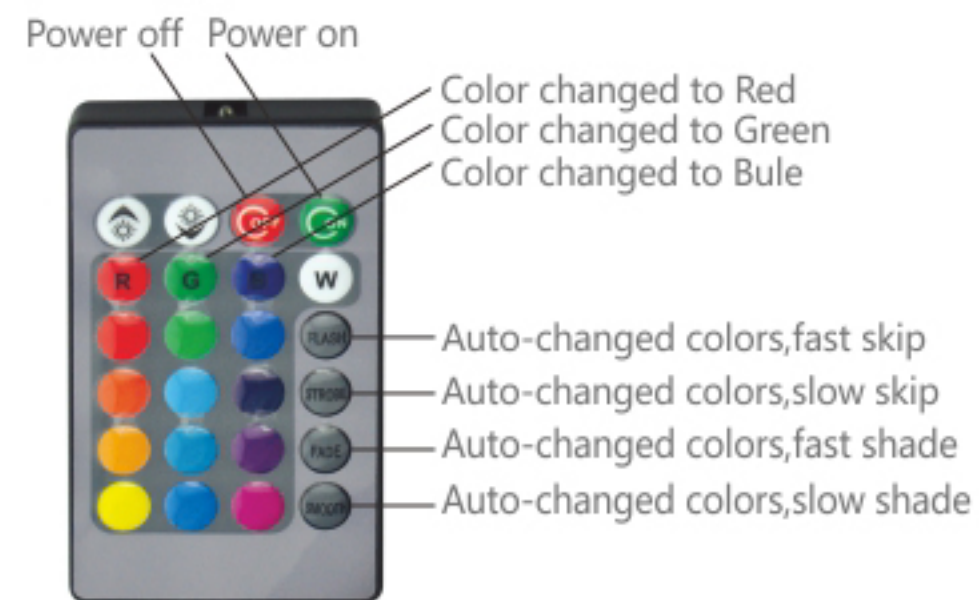

HK-CD146W2
Size:Ø146×50mm
Watt:10W/15W COB

HK-CD95L
Size:Ø95×245mm
Watt:10W COB

HK-CD115L
Size:Ø115×245mm
Watt:20W COB

HK-CD150L
Size:Ø150×245mm
Watt:30W COB

HK-CD75S

Size: $\varnothing 75 \times 80 \times 110$ mm
Watt: 5W/10W