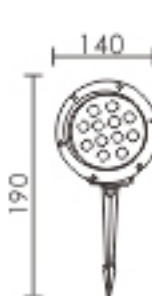

HK-CD146W2
Size:Ø146×50mm
Watt:10W/15W COB

HK-CD95L
Size:Ø95×245mm
Watt:10W COB

HK-CD115L
Size:Ø115×245mm
Watt:20W COB

HK-CD150L
Size:Ø150×245mm
Watt:30W COB

HK-CD75S

Size: $\varnothing 75 \times 80 \times 110$ mm
Watt: 5W/10W

HK-CD70

Size: $\varnothing 70 \times 110$ mm
Watt: 1 x 10W

HK-CD150

Size: $\varnothing 150 \times 130$ mm
Watt: 24W

HK-CD65C2

Size: $\varnothing 65 \times 165$ mm
Watt: 2 x 5W

HK-CD88

Size: $\varnothing 88 \times 120$ mm
Watt: 7 x 1W

HK-CD85

Size: $\varnothing 85 \times 300$ mm
Watt: 3 x 1W

HK-CD65P

Size: $\varnothing 65 \times 110$ mm
Watt: 3 x 1W

HK-CD65CX

Size: $\varnothing 65 \times 190$ mm
Watt: 3 x 1W

HK-CD75C

Size: $\varnothing 75 \times 190$ mm
Watt: 3 x 1W

HK-CD75P

Size: $\varnothing 75 \times 120$ mm
Watt: 3 x 1W

HK-CD125C

Size: $\varnothing 125 \times 300$ mm
Watt: 6 x 1W

HK-CD140C

Size: $\varnothing 140 \times 190$ mm
Watt: 9 x 1W/12 x 1W

HK-CD100C

Size: $\varnothing 100 \times 200$ mm
Watt: 5 x 1W