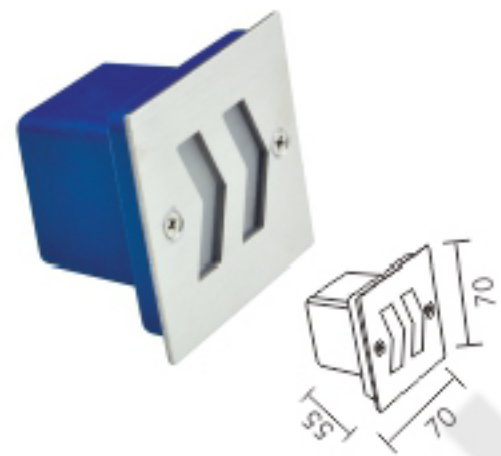

HK-SP-70C
Size: 70 × 70 × H55mm
Open Size: 65 × 65mm
Watt: 1W/2W