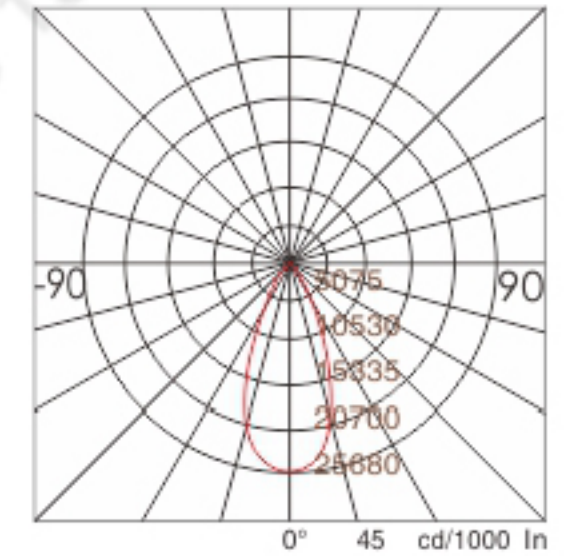

HK-SP-86
Size: 86×86mm
Watt: 1.5W/2.5W SMD/COB
Material: Plastic
IP Grad: IP20
CCT: 3000K/4000K/6000K

HK-SP-95
Size: 95×95mm
Watt: 1.5W/2.5W SMD/COB
Material: Plastic
IP Grad: IP20
CCT: 3000K/4000K/6000K