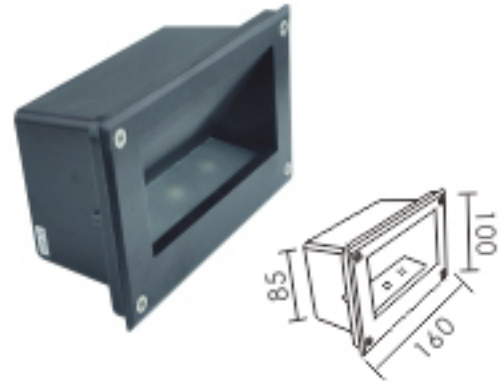

HK-SP-160
Size: 160 × 100 × H85mm
Open Size: 155 × 95mm
Watt: 3W