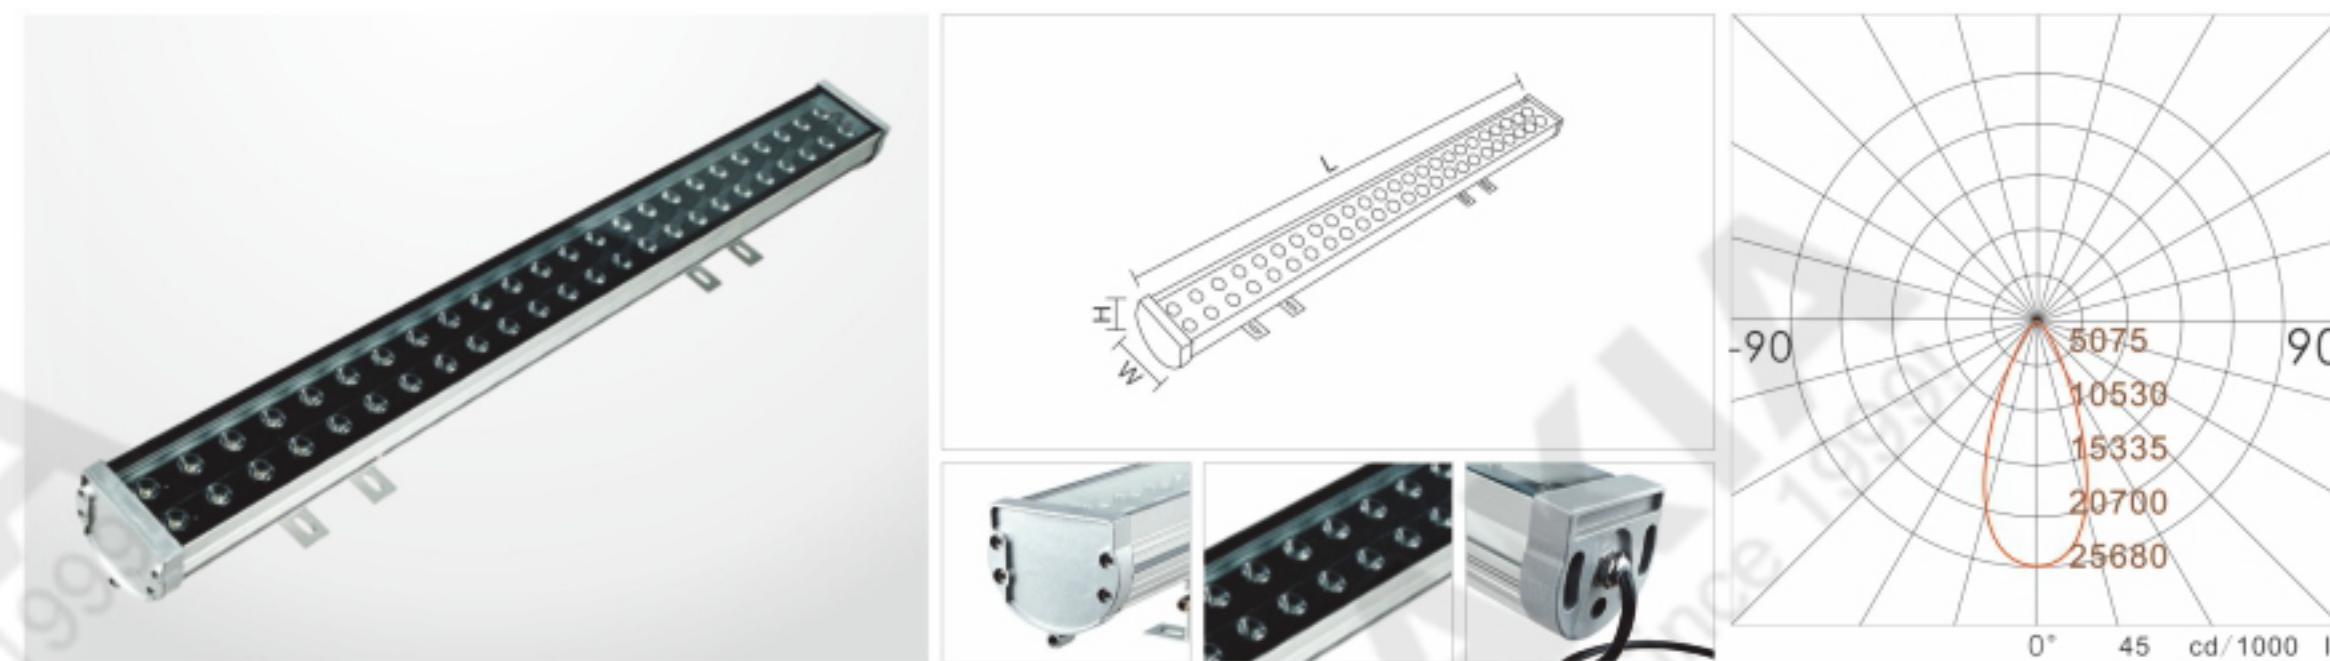

尺寸Size:W72×H66×L1000mm

产品型号 Item No.	色温 CCT	功率 Power	输入电压 Input Voltage	详细参数 Description	毛重/个 GW/pcs	个/箱 Pcs/ctn	外箱尺寸 Carton Size
HK-XQ7266-36W	Single Color (Red, Yellow, Blue, Green)	36W	24V/220V	Chip Type:Epstar LEDs:36/48leds(2×18/2×24) Lumious:100-110LM/W	3.0GS	8	106×36×23cm
HK-XQ7266-48W		48W	24V/220V	LED Color:White/Warmwhite/R/G/B Beam angle:30° /45° /60° /90° /120° Material:Alumium IP Grade:IP65	3.4GS	8	106×36×23cm
HK-XQ7266-C36W	RGB	36W	24V/220V	Chip Type:Epileds LEDs:36/48leds(2×18/2×24) Lumious:100-110LM/W	3.0GS	8	106×36×23cm
HK-XQ7266-C48W		48W	24V/220V	LED Color:R/G/B changeable Beam angle:30° /45° /60° /90° /120° Material:Alumium IP Grade:IP65	3.4GS	8	106×36×23cm

尺寸Size:W92×H70×L1000mm

产品型号 Item No.	色温 CCT	功率 Power	输入电压 Input Voltage	详细参数 Description	毛重/个 GW/pcs	个/箱 Pcs/ctn	外箱尺寸 Carton Size
HK-XQ9270-48W	Single Color (Red, Yellow, Blue, Green)	48W	24V/220V	Chip Type:Epstar LEDs:36/48leds(2×18/2×24) Lumious:100-110LM/W	3.6GS		
HK-XQ9270-72W		72W	24V/220V	LED Color:White/Warmwhite/R/G/B Beam angle:30° /45° /60° /90° /120° Material:Alumium IP Grade:IP65	3.9GS		
HK-XQ9270-C48W	RGB	48W	24V/220V	Chip Type:Epileds LEDs:36/48leds(2×18/2×24) Lumious:100-110LM/W	3.6GS		
HK-XQ9270-C72W		72W	24V/220V	LED Color:R/G/B changeable Beam angle:30° /45° /60° /90° /120° Material:Alumium IP Grade:IP65	3.9GS