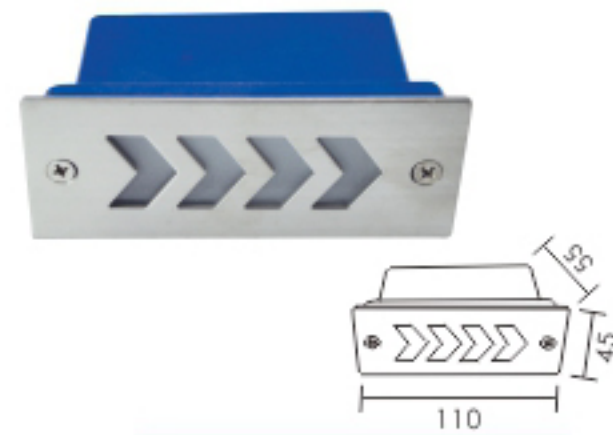

HK-SP-110A
Size: 110 × 45 × H55mm
Open Size: 105 × 41mm
Watt: 2W/3W