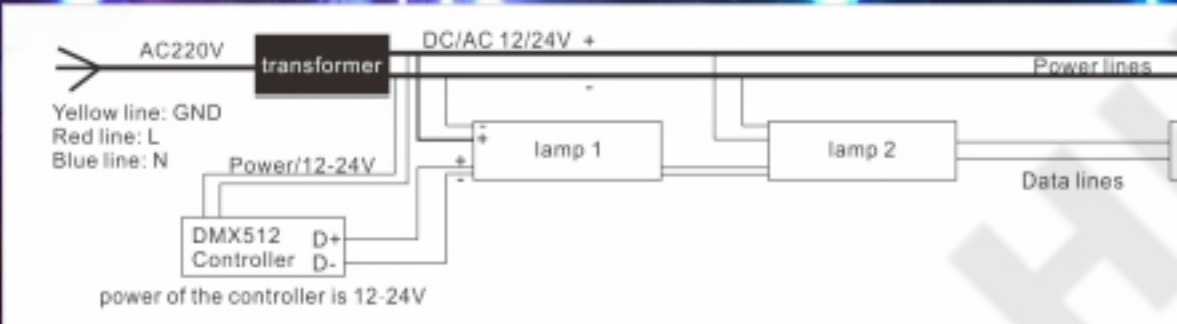

LED FOUNTAIN LIGHT
LED 喷泉灯