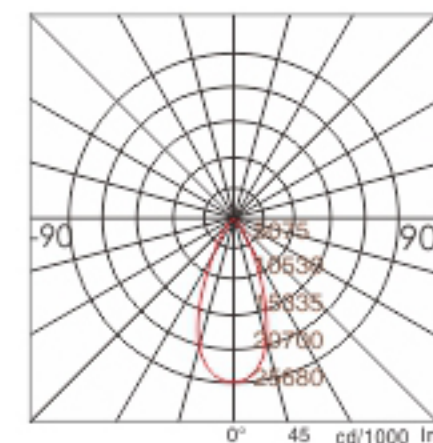

Application:

Lights for billboards, architectures, parking areas, docks, parks, tree decorations, sculpture parks, plazas, squares, buildings facade or other outdoor lighting.

Main Parameter:

Lumens:80-90LM/W
Voltage:AC85-265V
Shape:Visor/Flat
Beam Angle:30-120degree
Material:Diecasting Aluminum
CCT:CW/WW/NW/G/B/R/RGB
Finishing Color:Black/Grey
Parts:Spike or Plate
Wire:0.3M or customized 1-3M
Chip:COB or High Power
IP Grade:IP65
Certificate:CE Rohs
Life Span:50000Hours
Warranty:2 Years
Working Temperature: -40~45°C

LED GARDEN LIGHT
LED 插地灯

HK-CD43CA
Size:Ø43 x 190mm
Watt:1 x 3W/5W 8585chips

HK-CD43CB
Size:Ø43 x 190mm
Watt:1 x 3W/5W 8585chips

HK-CD43CC
Size:Ø43 x 190mm
Watt:3 x 1W High power chips

HK-CD43CD
Size:Ø43 x 190mm
Watt:3W/5W COB chips