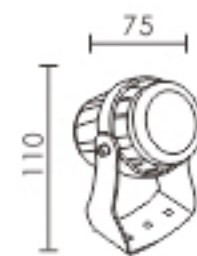

HK-CD84C
Size:Ø84×393mm
Watt:5W/7W COB

HK-CD84P
Size:Ø84×393mm
Watt:5W/7W COB

HK-CD146B1
Size:Ø146×300mm
Watt:10W/15W COB

HK-CD146B2
Size:Ø146×300mm
Watt:10W/15W COB

HK-CD146W1
Size:Ø146×50mm
Watt:10W/15W COB

HK-CD146W2
Size:Ø146×50mm
Watt:10W/15W COB

HK-CD95L
Size:Ø95×245mm
Watt:10W COB

HK-CD115L
Size:Ø115×245mm
Watt:20W COB

HK-CD150L
Size:Ø150×245mm
Watt:30W COB

HK-CD75S

Size: $\varnothing 75 \times 80 \times 110$ mm
Watt: 5W/10W

HK-CD70

Size: $\varnothing 70 \times 110$ mm
Watt: 1 x 10W

HK-CD150

Size: $\varnothing 150 \times 130$ mm
Watt: 24W

HK-CD65C2

Size: $\varnothing 65 \times 165$ mm
Watt: 2 x 5W

HK-CD88

Size: $\varnothing 88 \times 120$ mm
Watt: 7 x 1W

HK-CD85

Size: $\varnothing 85 \times 300$ mm
Watt: 3 x 1W

HK-CD65P

Size: $\varnothing 65 \times 110$ mm
Watt: 3 x 1W

HK-CD65CX

Size: $\varnothing 65 \times 190$ mm
Watt: 3 x 1W

HK-CD75C

Size: $\varnothing 75 \times 190$ mm
Watt: 3 x 1W