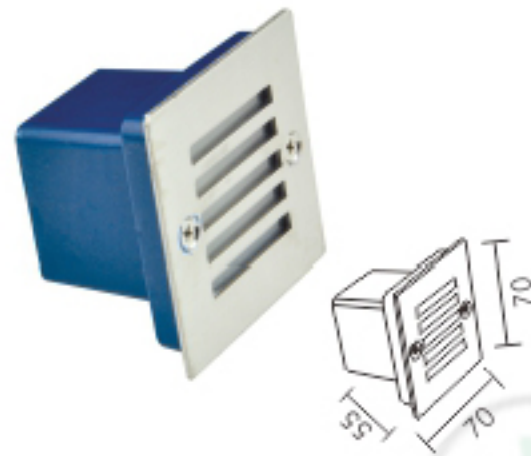

HK-SP-70A
Size: 70 × 70 × H55mm
Open Size: 65 × 65mm
Watt: 1W/2W