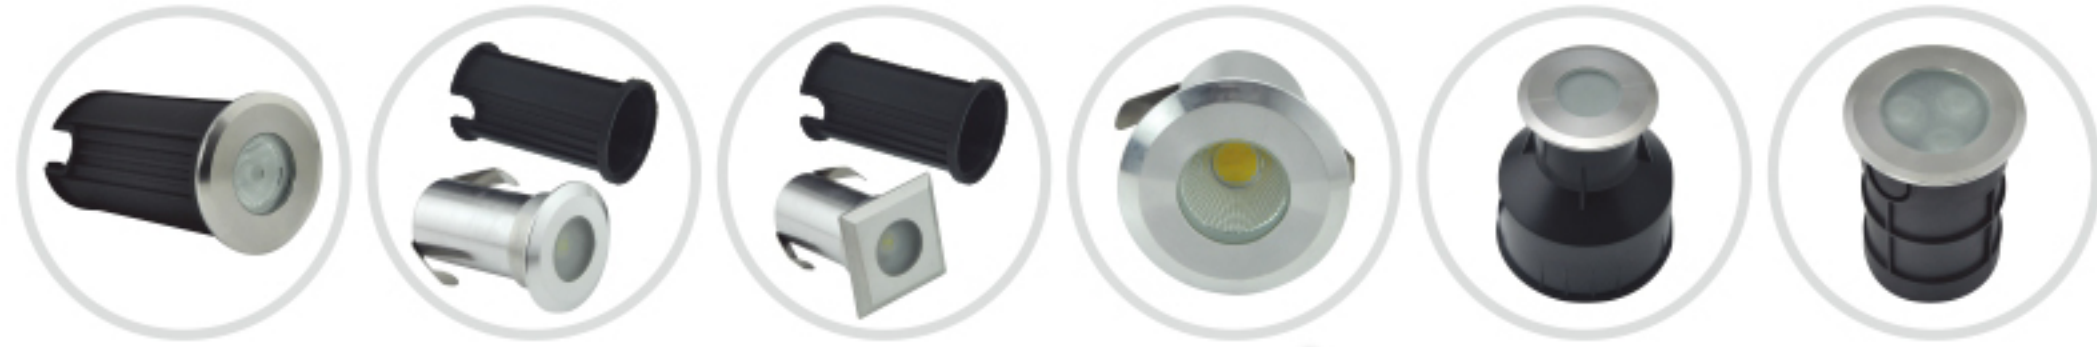

编号 Item No.	功率 Power	产品尺寸 Size	开孔尺寸 Open Size	输入电压 Input Voltage	材料 Specification	重量 G/W(kg)	装箱数 Pcs/ctn	装箱尺寸 Outer Size (cm)
单色White/Warmwhite/Red/Yellow/Blue/Green								
HK-DMR42	1W	Ø42×H80mm	Ø16mm	AC85-265V	Aluminum+Glass IP65 Grade	0.15	100	29×29×43
HK-DMS42	1W	Ø42×H80mm	Ø16mm	DC12-24V	车铝+钢化玻璃 IP65防水 Lux光效:90-100lm/W	0.15	100	29×29×43
HK-DMR52	1/2/3W	Ø52×H100mm	Ø27mm		Chips Brand:Epistar35mail(晶元)	0.18	100	29×29×48.5
HK-DMRS42	1W	Ø42×H80mm	Ø16mm			0.22	100	29×29×43
HK-DMSS42	1W	Ø42×H80mm	Ø16mm		304 Stainless steel + Glass IP68 Grade	0.22	100	29×29×43
HK-DMS42-G	2W	Ø42×H80mm	Ø16mm	AC85-265V	304不锈钢灯体+钢化玻璃 IP68防水	0.22	100	29×29×43
HK-DM52	1W/3W	Ø52×H100mm	Ø27mm	DC12-24V	Lux光效:90-100lm/W	0.35	100	29×29×48.5
HK-DM62	1W/3W	Ø62×H10mm	Ø35mm		Chips Brand:Epistar35mail(晶元)	0.41	100	33.5×33.5×48.5
HK-DM75	3W	Ø75×H80mm	Ø50mm			0.48	50	53.5×22×41.5

型号意义: HK-DMRS42, HK-DM(地理灯首字母)-R(代表形状圆形Round)-S(代表材质不锈钢Stainless steel)-42(代表直径)