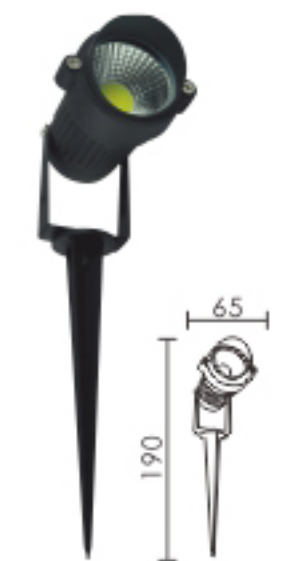

Application:

Lights for billboards, architectures, parking areas, docks, parks, tree decorations, sculpture parks, plazas, squares, buildings facade or other outdoor lighting.

Main Parameter:

Lumens:80-90LM/W
Voltage:AC85-265V
Shape:Visor/Flat
Beam Angle:30-120degree
Material:Diecasting Aluminum
CCT:CW/WW/NW/G/B/R/RGB
Finishing Color:Black/Grey
Parts:Spike or Plate
Wire:0.3M or customized 1-3M
Chip:COB or High Power
IP Grade:IP65
Certificate:CE Rohs
Life Span:50000Hours
Warranty:2 Years
Working Temperature: -40~45°C

LED GARDEN LIGHT
LED 插地灯

HK-CD43CA
Size:Ø43 x 190mm
Watt:1 x 3W/5W 8585chips

HK-CD43CB
Size:Ø43 x 190mm
Watt:1 x 3W/5W 8585chips

HK-CD43CC
Size:Ø43 x 190mm
Watt:3 x 1W High power chips

HK-CD43CD
Size:Ø43 x 190mm
Watt:3W/5W COB chips

HK-CD43CE
Size:Ø43 x 190mm
Watt:3 x 1W High power chips

HK-CD65C1
Size:Ø65 x 190mm
Watt:5W/7W COB

HK-CD65C01
Size:65 x 190mm
Watt:3W/5W COB

HK-CD65C02
Size:65 x 190mm
Watt:3W/5W COB

HK-CD75S01
Size:Ø75×190mm
Watt:3W/5W/7W SMD