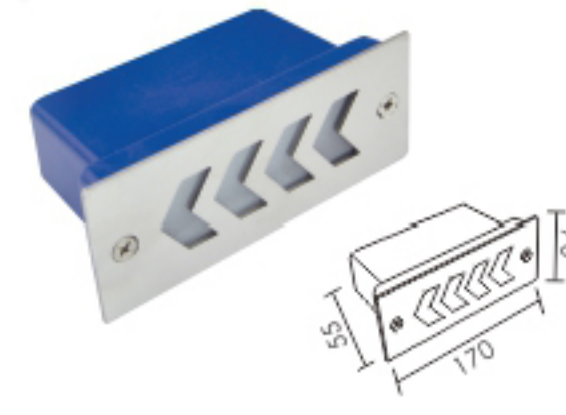

HK-SP-170C
Size: 170 × 70 × H55mm
Open Size: 156 × 55mm
Watt: 3W