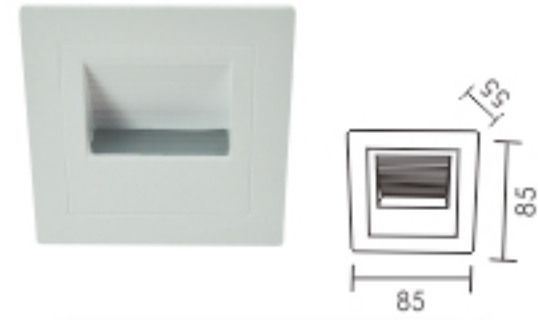

HK-SP-85
Size: 85 × 85 × H55mm
Open Size: 155 × 95mm
Watt: 2W