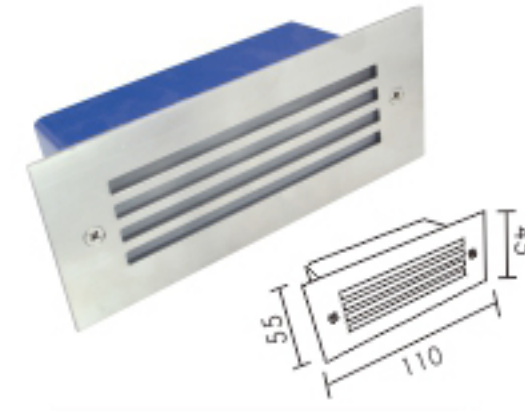

Huakia Lighting

Huakia Lighting

HK-SP-110C
Size: 110 × 45 × H55mm
Open Size: 105 × 41mm
Watt: 2W/3W