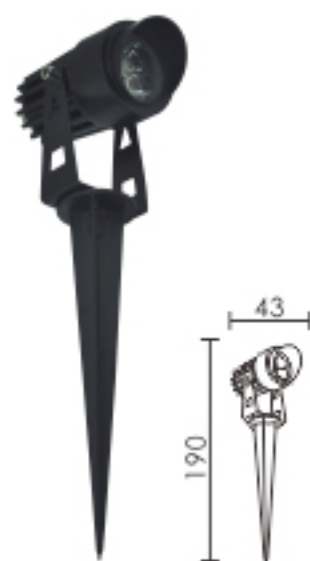

Application:

Lights for billboards, architectures, parking areas, docks, parks, tree decorations, sculpture parks, plazas, squares, buildings facade or other outdoor lighting.

Main Parameter:

Lumens:80-90LM/W
Voltage:AC85-265V
Shape:Visor/Flat
Beam Angle:30-120degree
Material:Diecasting Aluminum
CCT:CW/WW/NW/G/B/R/RGB
Finishing Color:Black/Grey
Parts:Spike or Plate
Wire:0.3M or customized 1-3M
Chip:COB or High Power
IP Grade:IP65
Certificate:CE Rohs
Life Span:50000Hours
Warranty:2 Years
Working Temperature: -40~45°C

LED GARDEN LIGHT
LED 插地灯

HK-CD43CA
Size:Ø43 x 190mm
Watt:1 x 3W/5W 8585chips

HK-CD43CB
Size:Ø43 x 190mm
Watt:1 x 3W/5W 8585chips

HK-CD43CC
Size:Ø43 x 190mm
Watt:3 x 1W High power chips

HK-CD43CD
Size:Ø43 x 190mm
Watt:3W/5W COB chips

HK-CD43CE
Size:Ø43 x 190mm
Watt:3 x 1W High power chips

HK-CD65C1
Size:Ø65 x 190mm
Watt:5W/7W COB

HK-CD65C01
Size:65 x 190mm
Watt:3W/5W COB

HK-CD65C02
Size:65 x 190mm
Watt:3W/5W COB

HK-CD75S01
Size:Ø75×190mm
Watt:3W/5W/7W SMD